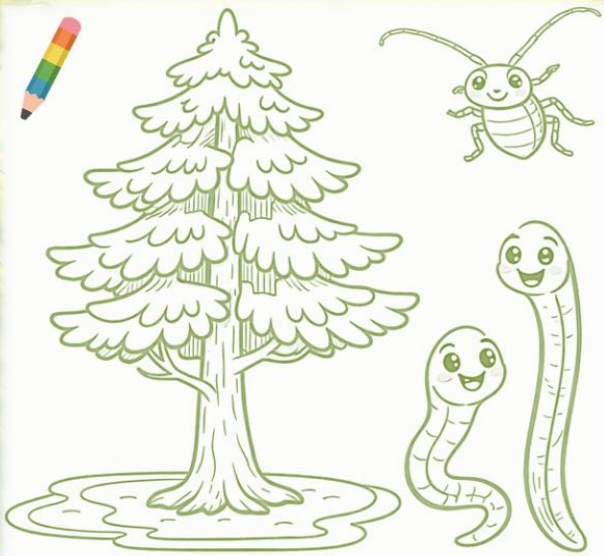

LET'S PAINT